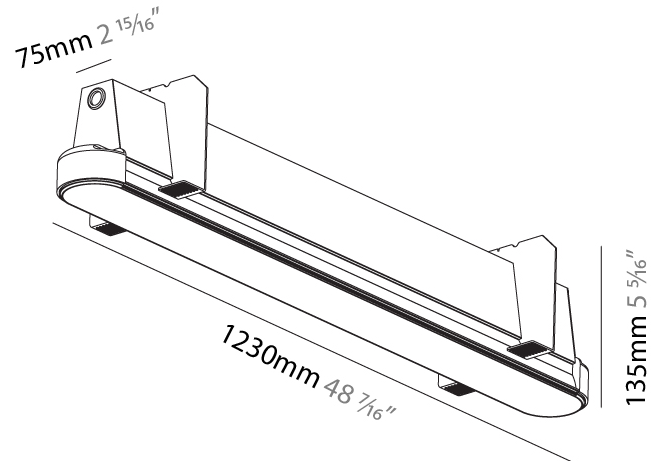

PHYSICAL

Shape: Oblong
Length (mm): 1230
Length (in): 48 7/16
Width (mm): 75
Width (in): 2 15/16
Height (mm): 135
Height (in): 5 5/16
Ceiling Thickness (mm): 10 / 12.5 / 15
Ceiling Thickness (in): 3/8 or 1/2 or 9/16
Min. Recessing Depth (mm): 170
Min. Recessing Depth (in): 6 11/16
Light Distribution: Direct
Weight (kg): 5.033
Weight (lbs): 11.07
Installation Requirement: Ceiling Thickness: 10mm / 12mm / 15mm
Diffuser: PMMA - Opal
Fixture Finish: SSR / BKV / CWI / CRY / HAB / UFT / ITA / RUA / FTG / MYG / LOD / PUS / FRO / FUP / KIA / POP / BLS / SPG / MEY / GOH / GUM / CHC / COM / ABZ / JAG / OBR / MOS / ROR
Fixture Material: Aluminum
Cut-out Measurements: 1248mm / 49 1/8" x 92mm / 3 5/8"
Upon Request: Unique Sizes Unique Ceiling Thickness

ELECTRICAL

Lamp Type: LED (Zhaga Standard)
Input Wattage (W): 20.2
Total Output Wattage (W): 16 / 12.8 (3500K)
Dimming: 0-10V Dimming / Phase Dimming (120Vac Only)
Driver Included: Yes
Driver Location: Integrated
Driver Type: Constant Current - 120 / 277Vac
Driver Class: Class 2
Input Voltage (V): 120 - 277
Constant Current (MA): 350 / 400 (3500K)

LED

Color Temperature (°K): 3000 / 3500 / 4000
Max. Delivered Lumen (lm): 1370 / 1421 / 1450
CRI: >90 CRI
Lamp Life (hrs): 50000
Upon Request: Special Color Temperature RGB-W Tunable White CRI (no minimum qty) price increase + longer lead time

OPTICAL

RATINGS AND CERTIFICATIONS

Certified By: Certified for North American Standards
IP rating: IP20